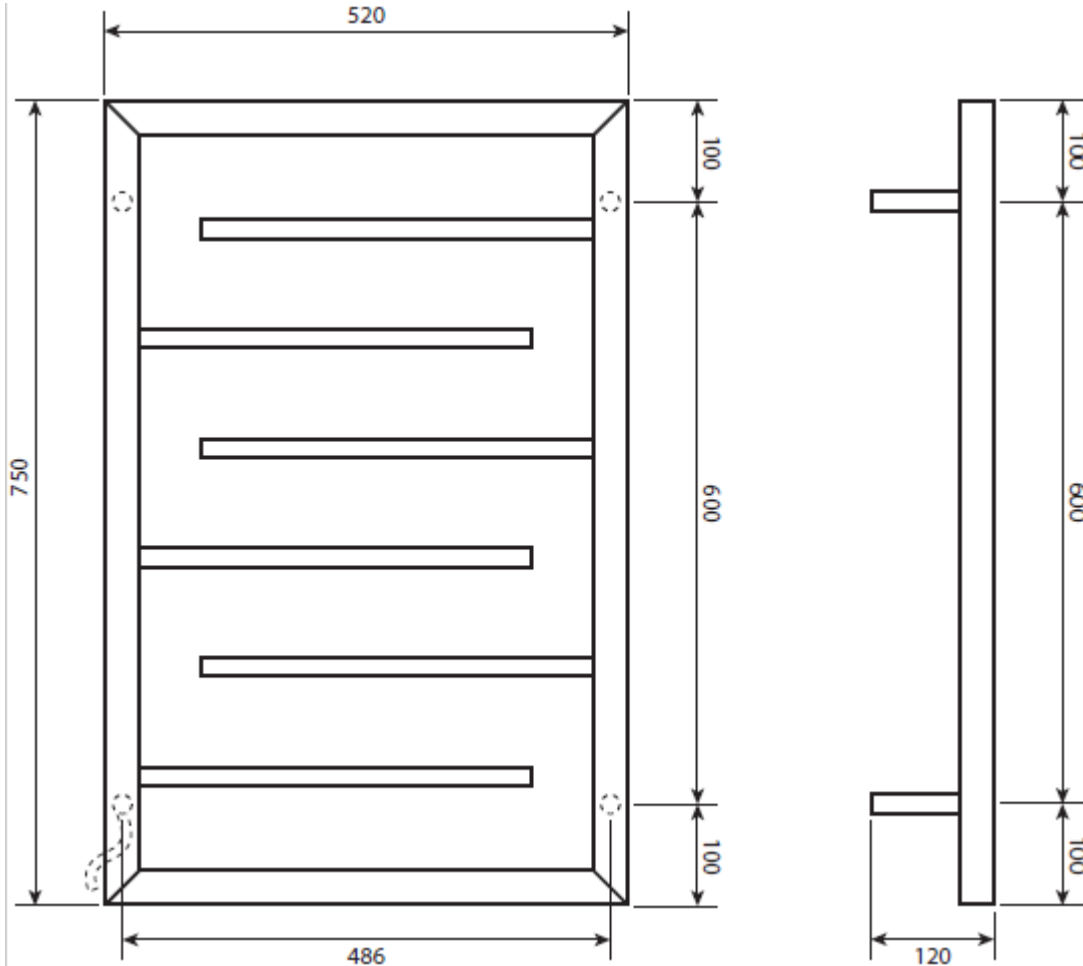

6 Bar Round Frame Heated Rail

750 x 120 x 520

- 6 bar round frame heated towel rail
- 750 x 120 x 520
- 6 rails
- Hardwire cable bottom left hand leg
- HTR-HRFRAME4RD
- Fixings included